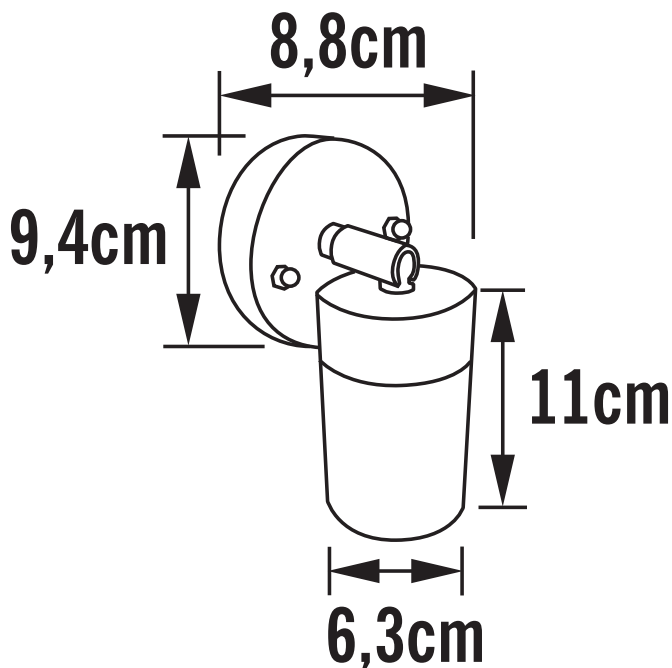

SPECIFICATION

- Ingress protection: IP44
- Class: Class I - Single Insulated, Earthed
- Voltage: 230V