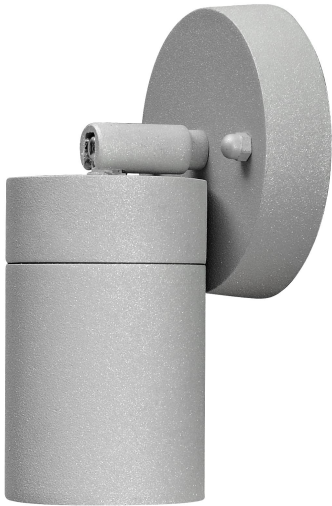

Konstsmide - Modena - 7598-300 - Grey IP44 Outdoor Wall Washer Light**REFERENCE**

- SKU: FCL-17527
- Supplier SKU: 7598-300
- Barcode: 7318307598308

CATEGORY

- Brand: Konstsmide
- Family: Modena
- Category: Outdoor Lighting / Wall / Washer

APPEARANCE

- Base: Grey Paint

DIMENSION

- Height: 150mm
- Width: 60mm
- Depth: 90mm
- Weight: .35kg

LIGHT SOURCE

- Lamp included: No
- Lamp detail: 7W Max LED GU10 (required)
- Dimmable
- Energy class: Not applicable
- Switch: No

SPECIFICATION

- Ingress protection: IP44
- Class: Class I - Single Insulated, Earthed
- Voltage: 230V

**CONTACT**