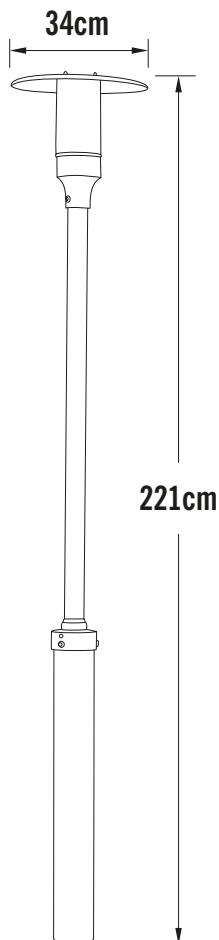

## Konstsmide - Nova - 403-310 - Grey IP44 Outdoor Lamp Post

### REFERENCE

- SKU: FCL-17528
- Supplier SKU: 403-310
- Barcode: 7318304033109

### APPEARANCE

- Base: Grey Paint

### DIMENSION

- Height: 2210mm
- Diameter: 340mm
- Weight: 6.25kg