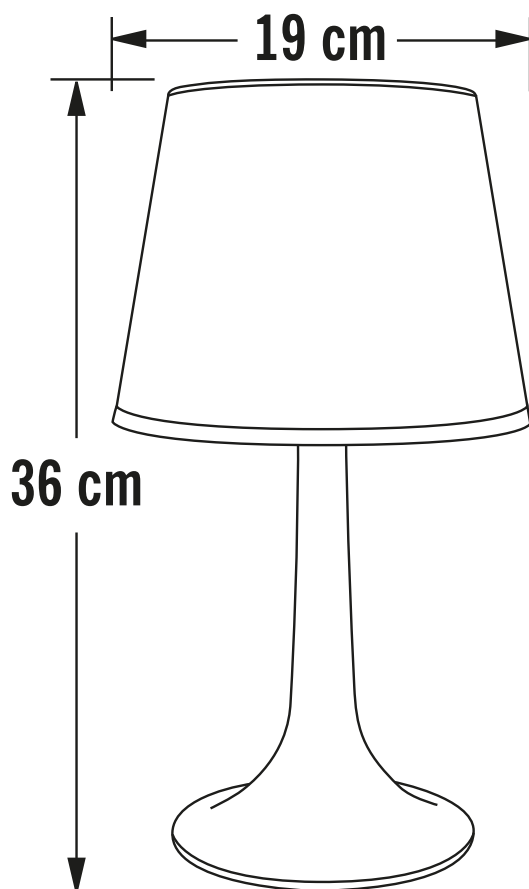

SPECIFICATION

- Ingress protection: IP44
- Class: Class III - Safe Extra Low Voltage Power Source
- Voltage: 1.2V (solar)