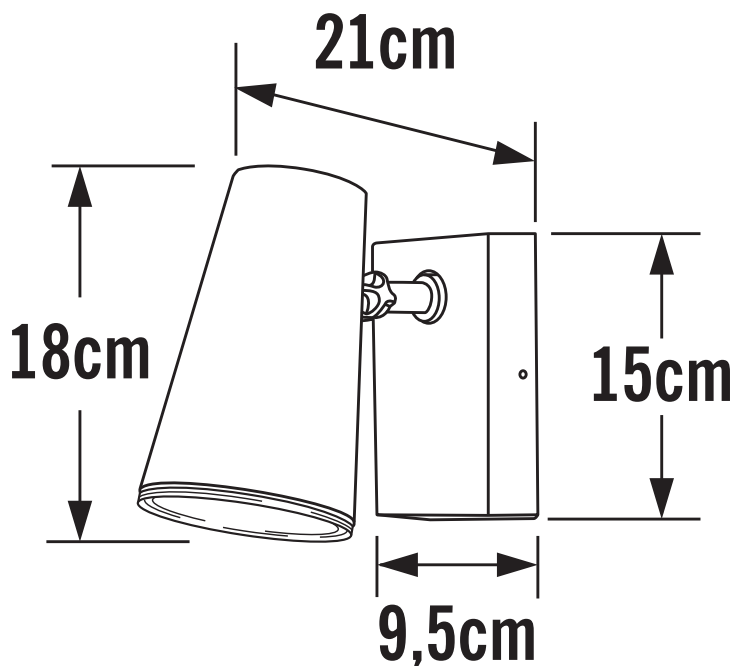

SPECIFICATION

- Ingress protection: IP54
- Class: Class I - Single Insulated, Earthed
- Voltage: 230V