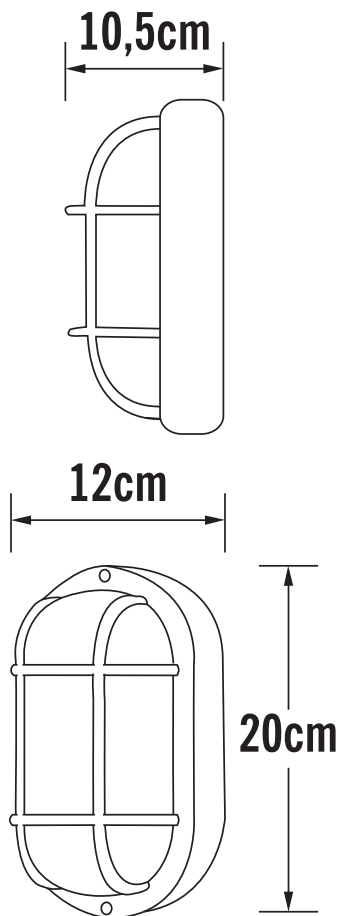

**Konstsmide - Elmas - 7650-200 - White Clear Ribbed Glass IP44 Outdoor Bulkhead Light**

**REFERENCE**

- SKU: FCL-17533
- Supplier SKU: 7650-200
- Barcode: 7318307650204

**CATEGORY**

- Brand: Konstsmide
- Family: Elmas
- Category: Outdoor Lighting / Wall / Bulkhead

**APPEARANCE**

- Base: White Plastic
- Shade: Clear Ribbed Glass

**DIMENSION**

- Height: 200mm
- Width: 120mm
- Depth: 105mm
- Weight: .55kg

**LIGHT SOURCE**

- Lamp included: No
- Lamp detail: 40W Max E27 ES (required)
- Dimmable
- Energy class: Not applicable
- Switch: No

**SPECIFICATION**

- Ingress protection: IP44
- Class: Class II - Double Insulated, No Earth
- Voltage: 230V

**CONTACT**