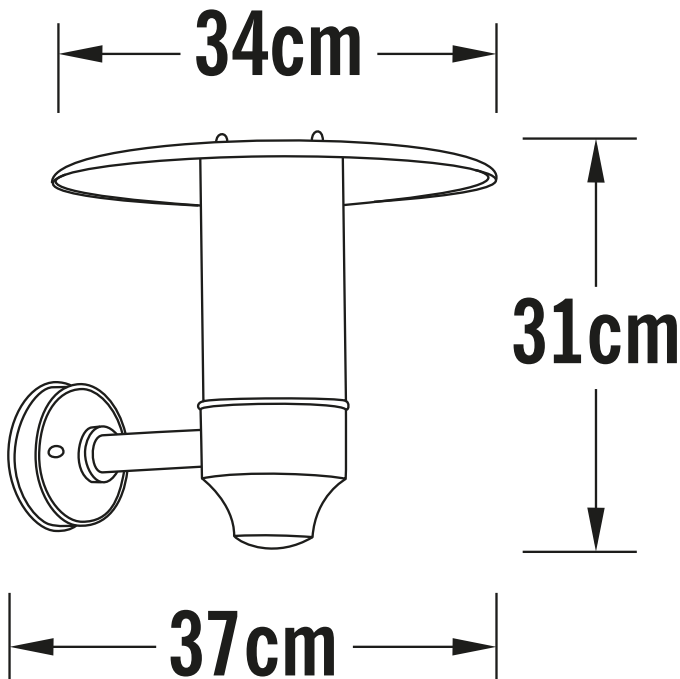

SPECIFICATION

- Ingress protection: IP44
- Class: Class I - Single Insulated, Earthed
- Voltage: 230V