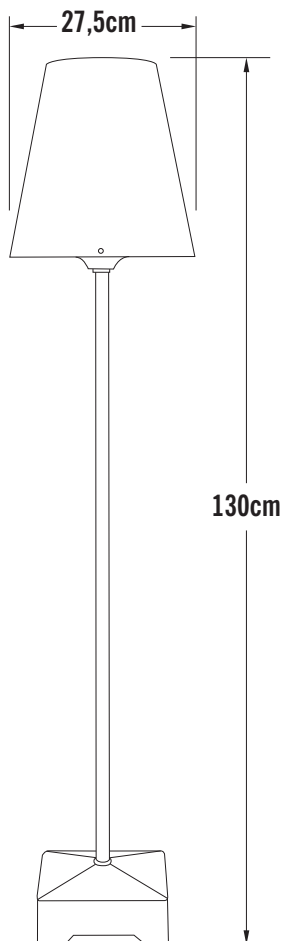

Konstsmide - Lucca - 450-300EE - Grey IP44 Outdoor Portable Lamp

REFERENCE

- SKU: FCL-17538
- Supplier SKU: 450-300EE
- Barcode: 7318304503022

CATEGORY

- Brand: Konstsmide
- Family: Lucca
- Category: Outdoor Lighting / Portable / Floor

APPEARANCE

- Base: Grey Paint

DIMENSION

- Height: 1300mm
- Width: 275mm
- Depth: 275mm
- Weight: 7.1kg

LIGHT SOURCE

- Lamp included: No
- Lamp detail: 60W Max E27 ES (required)
- Dimmable
- Energy class: Not applicable
- Switch: No