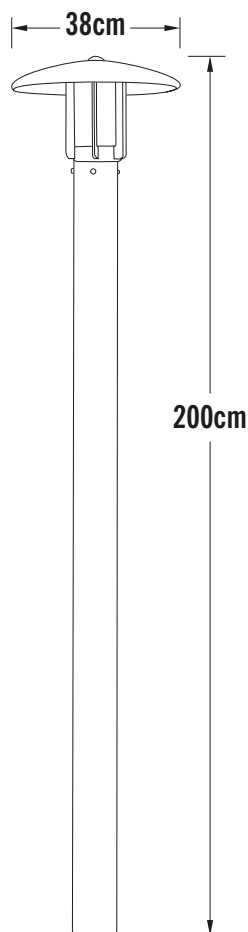

Konstsmide - Heimdal - 402-312 - Grey IP44 Outdoor Lamp Post

**REFERENCE**

- SKU: FCL-17540
- Supplier SKU: 402-312
- Barcode: 7318304023124

CATEGORY

- Brand: Konstsmide
- Family: Heimdal
- Category: Outdoor Lighting / Post & Pedestal / Lamp

APPEARANCE

- Base: Grey Paint

DIMENSION

- Height: 2000mm
- Diameter: 380mm
- Weight: 7.15kg

LIGHT SOURCE

- Lamp included: No
- Lamp detail: 60W Max E27 ES (required)
- Dimmable
- Energy class: Not applicable
- Switch: No

SPECIFICATION

- Ingress protection: IP44
- Class: Class I - Single Insulated, Earthed
- Voltage: 230V

CONTACT