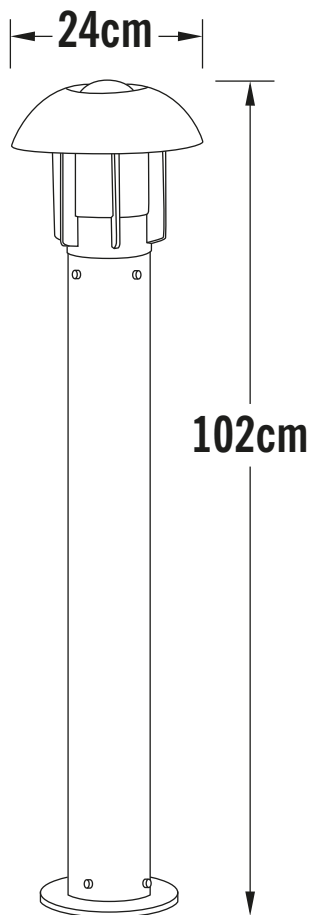

Konstsmide - Heimdal - 512-312 - Grey IP44 Outdoor Post Light

REFERENCE

- SKU: FCL-17541
- Supplier SKU: 512-312
- Barcode: 7318305123120

CATEGORY

- Brand: Konstsmide
- Family: Heimdal
- Category: Outdoor Lighting / Post & Pedestal / Post

APPEARANCE

- Base: Grey Paint

DIMENSION

- Height: 1020mm
- Diameter: 240mm
- Weight: 4.6kg

LIGHT SOURCE

- Lamp included: No
- Lamp detail: 60W Max E27 ES (required)
- Dimmable
- Energy class: Not applicable
- Switch: No