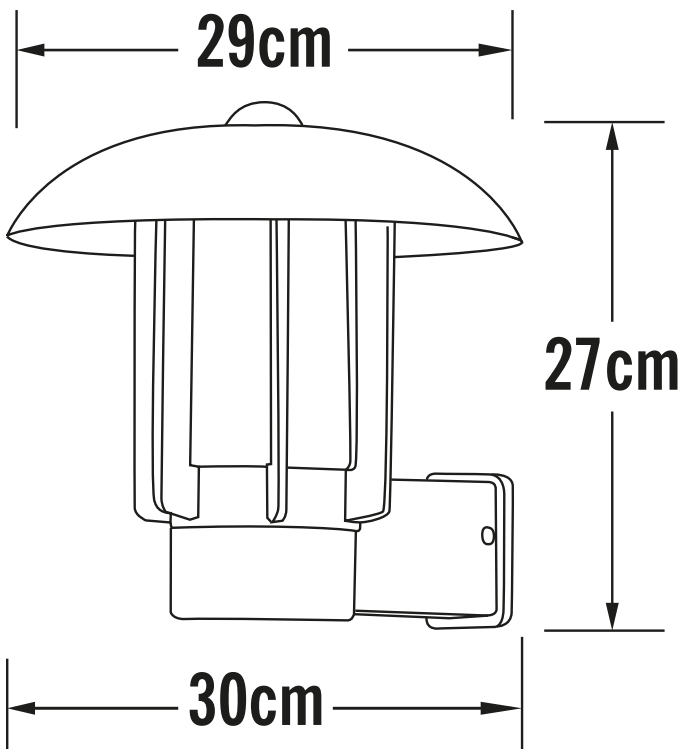

SPECIFICATION

- Ingress protection: IP44
- Class: Class I - Single Insulated, Earthed
- Voltage: 230V