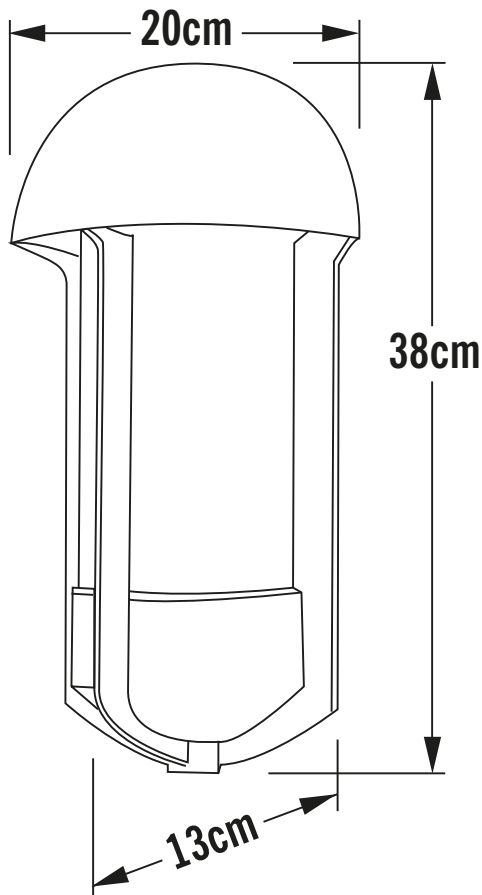

Konstsmide - Tyr - 510-312 - Grey Outdoor Half Lantern Wall Light

REFERENCE

- SKU: FCL-17544
- Supplier SKU: 510-312
- Barcode: 7318305103122

CATEGORY

- Brand: Konstsmide
- Family: Tyr
- Category: Outdoor Lighting / Wall / Half Lantern

APPEARANCE

- Base: Grey Paint

DIMENSION

- Height: 380mm
- Width: 200mm
- Depth: 130mm
- Weight: 1.95kg

LIGHT SOURCE

- Lamp included: No
- Lamp detail: 60W Max E27 ES (required)
- Dimmable
- Energy class: Not applicable
- Switch: No