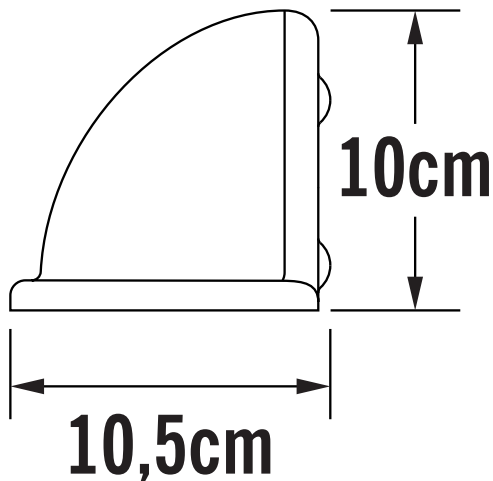

SPECIFICATION

- Ingress protection: IP23
- Class: Class I - Single Insulated, Earthed
- Voltage: 230V