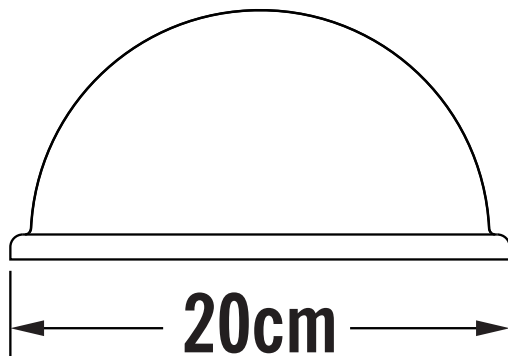

SPECIFICATION

- Ingress protection: IP23
- Class: Class I - Single Insulated, Earthed
- Voltage: 230V