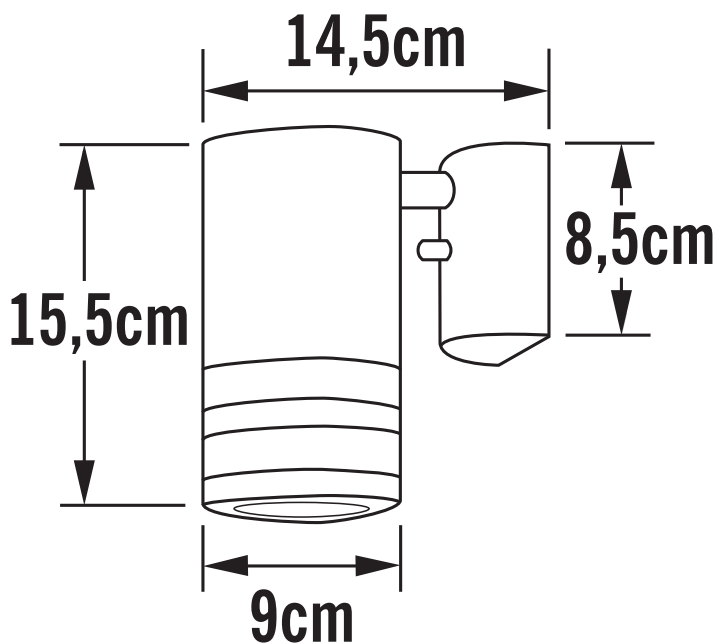

SPECIFICATION

- Ingress protection: IP44
- Class: Class I - Single Insulated, Earthed
- Voltage: 230V