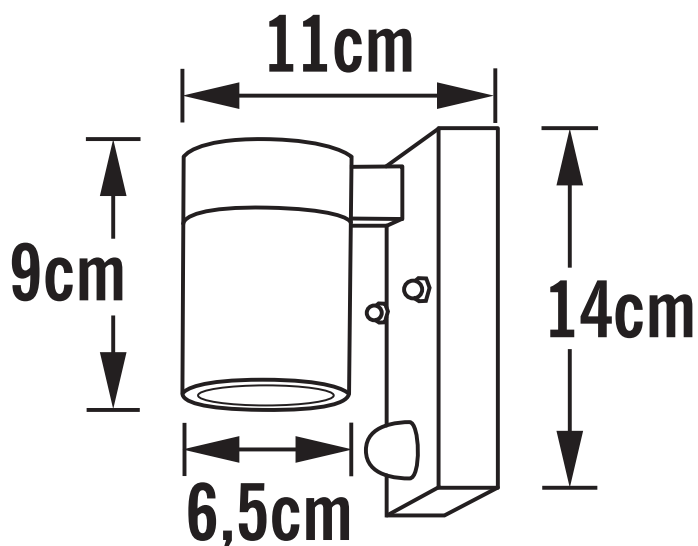

SPECIFICATION

- Ingress protection: IP44
- Sensor: PIR Motion Sensor
- Class: Class I - Single Insulated, Earthed
- Voltage: 230V