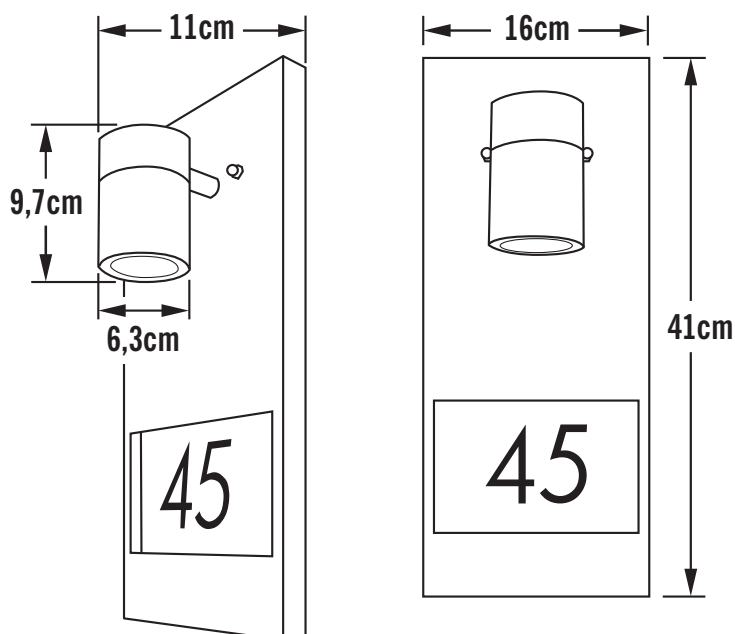

SPECIFICATION

- Ingress protection: IP44
- Class: Class I - Single Insulated, Earthed
- Voltage: 230V