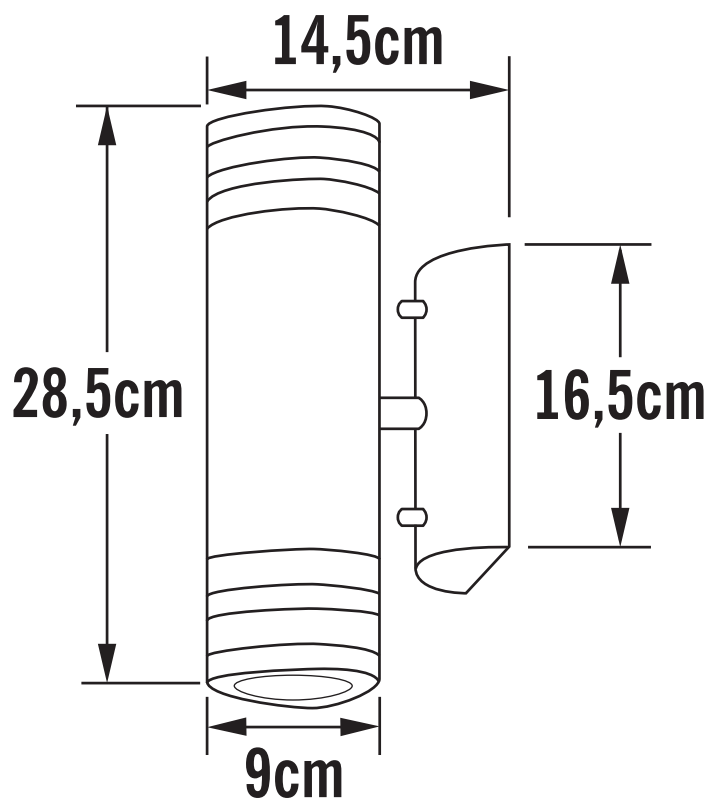

SPECIFICATION

- Ingress protection: IP44
- Class: Class I - Single Insulated, Earthed
- Voltage: 230V