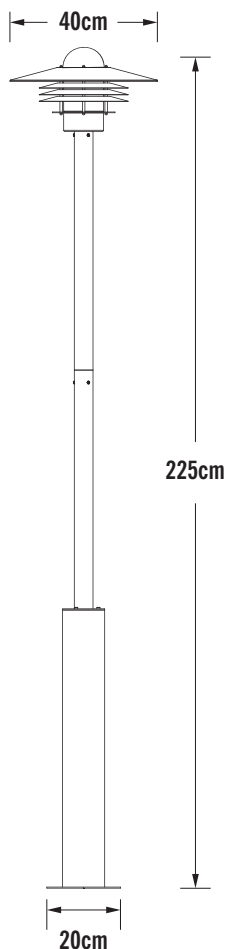

Konstsmide - Modena - 7336-320 - Galvanized Zinc IP44 Outdoor Lamp Post

REFERENCE

- SKU: FCL-17560
- Supplier SKU: 7336-320
- Barcode: 7318307336320

CATEGORY

- Brand: Konstsmide
- Family: Modena
- Category: Outdoor Lighting / Post & Pedestal / Lamp

APPEARANCE

- Base: Galvanized Zinc

DIMENSION

- Height: 2250mm
- Diameter: 400mm
- Weight: 10.35kg

LIGHT SOURCE

- Lamp included: No
- Lamp detail: 60W Max E27 ES (required)
- Dimmable
- Energy class: Not applicable
- Switch: No