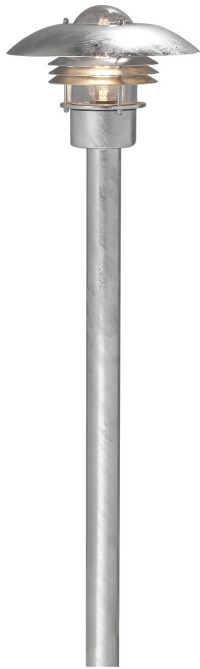

Konstsmide - Modena - 7301-320 - Galvanized Zinc Outdoor Post Light

**REFERENCE**

- SKU: FCL-17562
- Supplier SKU: 7301-320
- Barcode: 7318307301328

CATEGORY

- Brand: Konstsmide
- Family: Modena
- Category: Outdoor Lighting / Post & Pedestal / Post

APPEARANCE

- Base: Galvanized Zinc

DIMENSION

- Height: 980mm
- Diameter: 270mm
- Weight: 2.4kg

LIGHT SOURCE

- Lamp included: No
- Lamp detail: 60W Max E27 ES (required)
- Dimmable
- Energy class: Not applicable
- Switch: No

SPECIFICATION

- Ingress protection: IP23
- Class: Class I - Single Insulated, Earthed
- Voltage: 230V

CONTACT