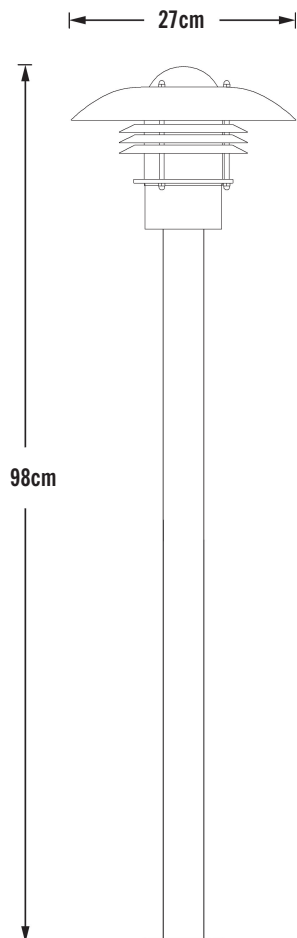

Konstsmide - Modena - 7301-320 - Galvanized Zinc Outdoor Post Light

**REFERENCE**

- SKU: FCL-17562
- Supplier SKU: 7301-320
- Barcode: 7318307301328

CATEGORY

- Brand: Konstsmide
- Family: Modena
- Category: Outdoor Lighting / Post & Pedestal / Post

APPEARANCE

- Base: Galvanized Zinc

DIMENSION

- Height: 980mm
- Diameter: 270mm
- Weight: 2.4kg

LIGHT SOURCE

- Lamp included: No
- Lamp detail: 60W Max E27 ES (required)
- Dimmable
- Energy class: Not applicable
- Switch: No