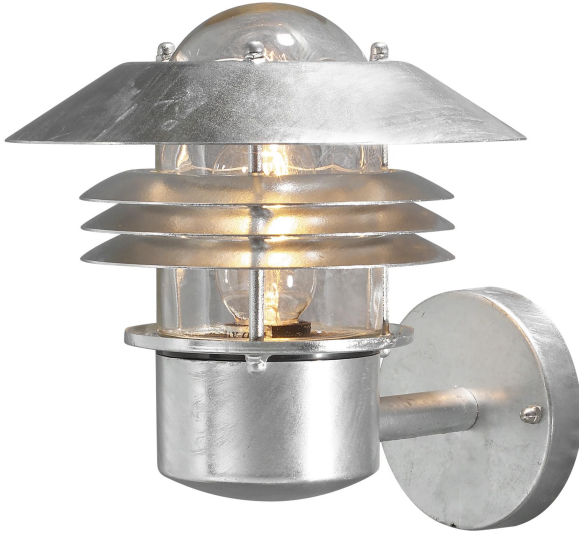

Konstsmide - Modena - 7302-320 - Galvanized Zinc IP44 Outdoor Wall Light

REFERENCE

- SKU: FCL-17564
- Supplier SKU: 7302-320
- Barcode: 7318307302325

CATEGORY

- Brand: Konstsmide
- Family: Modena
- Category: Outdoor Lighting / Wall / Decorative

APPEARANCE

- Base: Galvanized Zinc

DIMENSION

- Height: 230mm
- Width: 210mm
- Depth: 250mm
- Weight: 1.25kg

LIGHT SOURCE

- Lamp included: No
- Lamp detail: 60W Max E27 ES (required)
- Dimmable
- Energy class: Not applicable
- Switch: No

SPECIFICATION

- Ingress protection: IP44
- Class: Class I - Single Insulated, Earthed
- Voltage: 230V

CONTACT