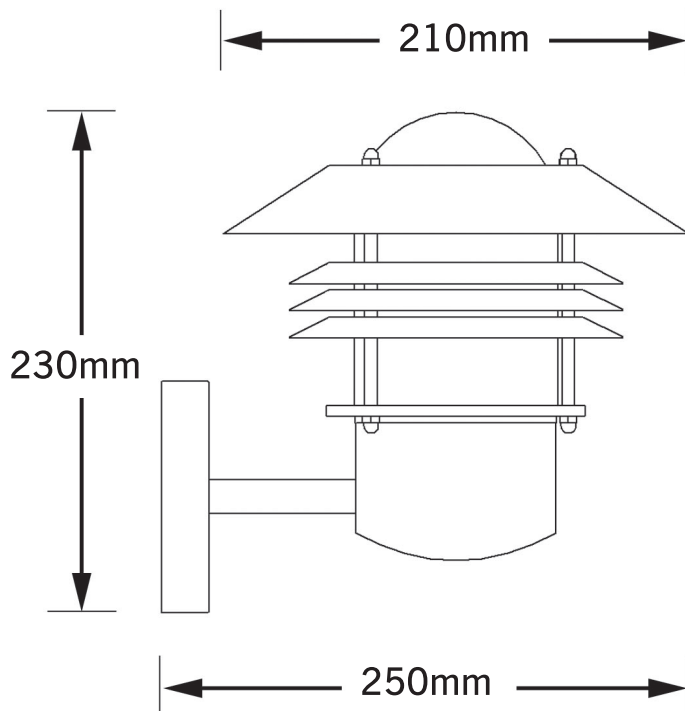

SPECIFICATION

- Ingress protection: IP44
- Class: Class I - Single Insulated, Earthed
- Voltage: 230V