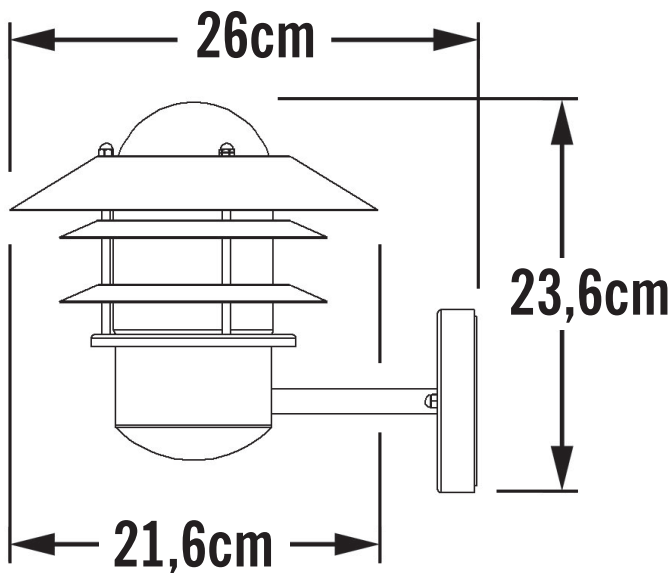

SPECIFICATION

- Ingress protection: IP44
- Class: Class I - Single Insulated, Earthed
- Voltage: 230V