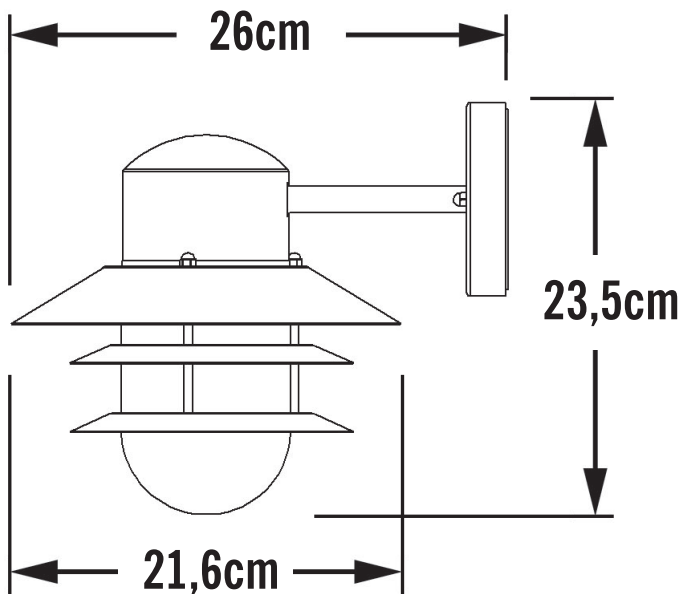

SPECIFICATION

- Ingress protection: IP44
- Class: Class I - Single Insulated, Earthed
- Voltage: 230V