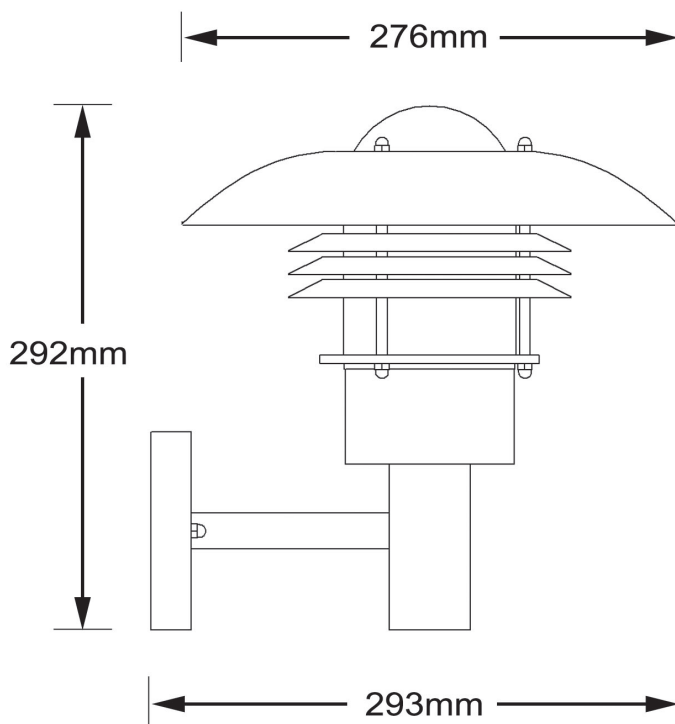

SPECIFICATION

- Ingress protection: IP44
- Class: Class I - Single Insulated, Earthed
- Voltage: 230V