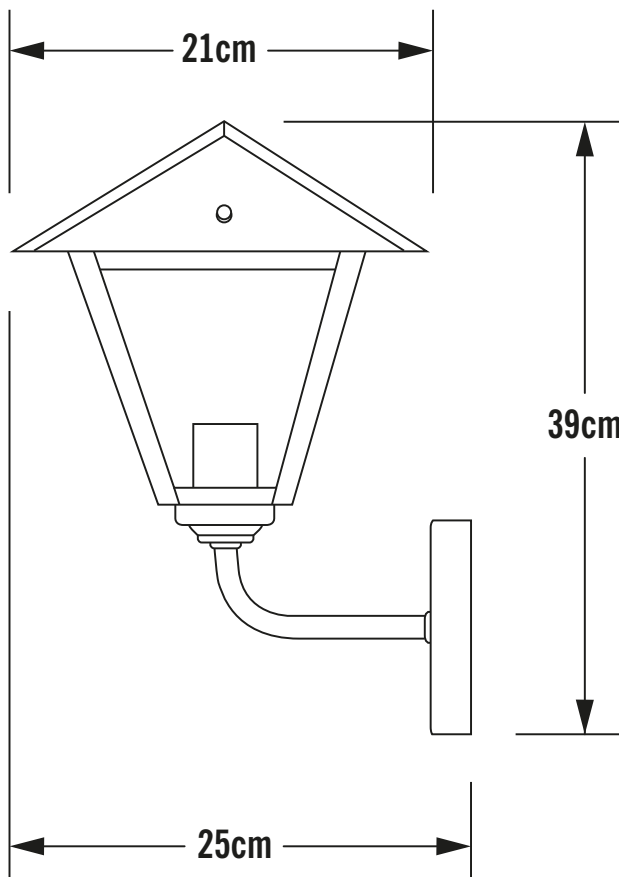

SPECIFICATION

- Ingress protection: IP23
- Class: Class I - Single Insulated, Earthed
- Voltage: 230V