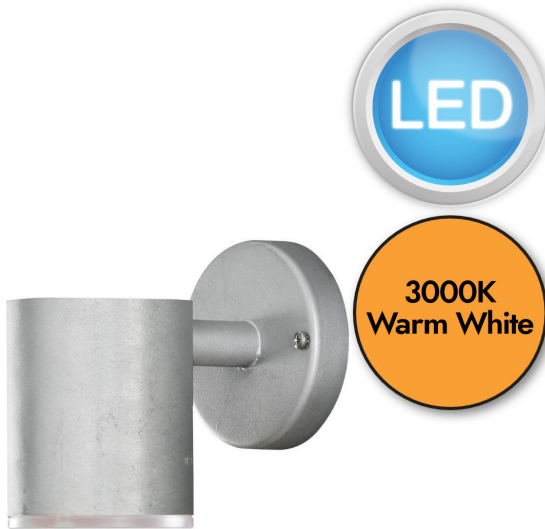

Konstsmide - Ull - 592-320 - LED Galvanized Zinc IP54 Outdoor Wall Washer Light

REFERENCE

- SKU: FCL-17571
- Supplier SKU: 592-320
- Barcode: 7318305923201

CATEGORY

- Brand: Konstsmide
- Family: ULL
- Category: Outdoor Lighting / Wall / Washer

APPEARANCE

- Base: Galvanized Zinc

DIMENSION

- Height: 155mm
- Width: 115mm
- Depth: 180mm
- Weight: 1.5kg

LIGHT SOURCE

- Lamp included: Yes
- Lamp detail: 8W LED (included)
- Dimmable
- Kelvin: 3000K (Warm White)
- Lumens: 700Lm
- Lamp hours: 30,000Hrs
- Colour render index: 80CRI
- Energy class: F
- Switch: No

SPECIFICATION

- Ingress protection: IP54
- Class: Class I - Single Insulated, Earthed
- Voltage: 230V

CONTACT