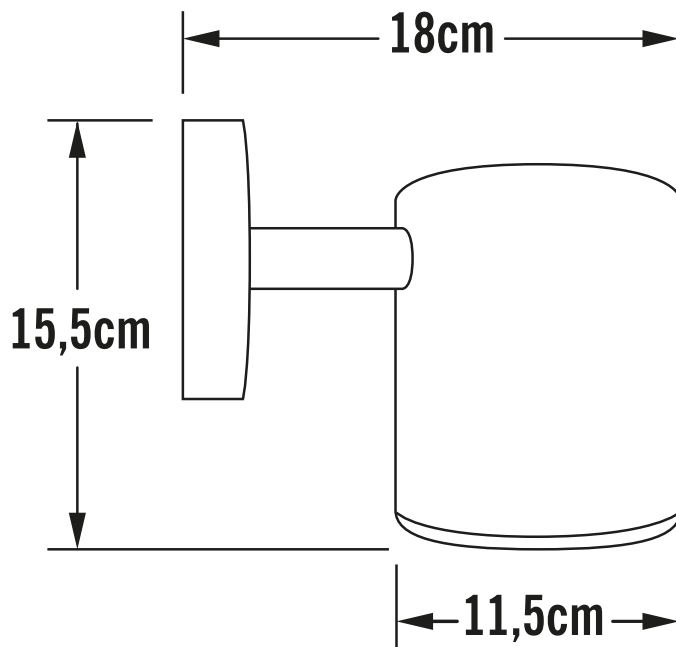

SPECIFICATION

- Ingress protection: IP54
- Class: Class I - Single Insulated, Earthed
- Voltage: 230V