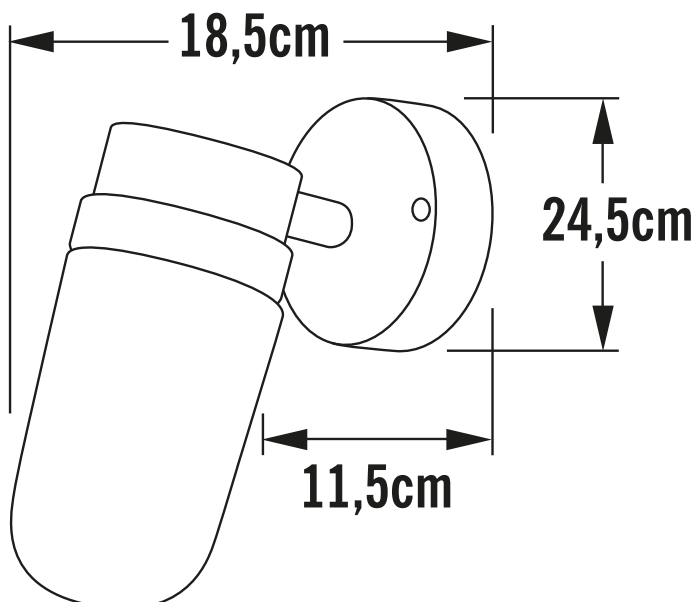

Konstsmide - Vega - 413-320 - LED Galvanized Zinc IP54 Outdoor Wall Light

REFERENCE

- SKU: FCL-17573
- Supplier SKU: 413-320
- Barcode: 7318304133205

CATEGORY

- Brand: Konstsmide
- Family: Vega
- Category: Outdoor Lighting / Wall / Decorative

APPEARANCE

- Base: Galvanized Zinc

DIMENSION

- Height: 245mm
- Width: 115mm
- Depth: 185mm
- Weight: 1.4kg

LIGHT SOURCE

- Lamp included: Yes
- Lamp detail: 8W LED (included)
- Dimmable
- Kelvin: 3000K (Warm White)
- Lumens: 700Lm
- Lamp hours: 30,000Hrs
- Colour render index: 80CRI
- Energy class: F
- Switch: No

SPECIFICATION

- Ingress protection: IP54
- Class: Class I - Single Insulated, Earthed
- Voltage: 230V

CONTACT