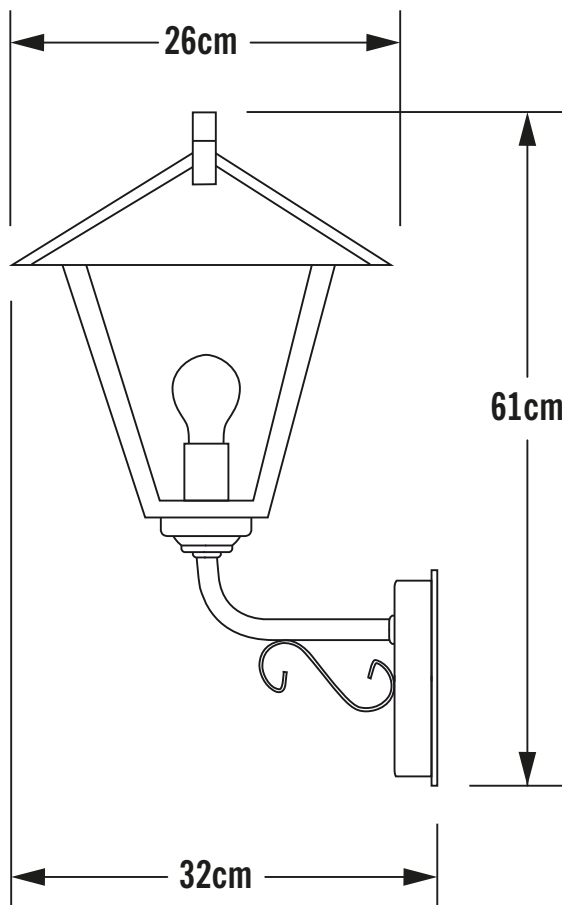

SPECIFICATION

- Ingress protection: IP23
- Class: Class I - Single Insulated, Earthed
- Voltage: 230V