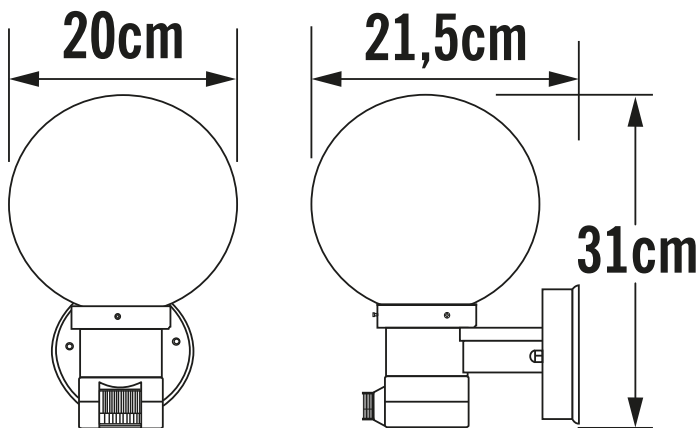

SPECIFICATION

- Ingress protection: IP44
- Sensor: PIR Motion Sensor
- Class: Class II - Double Insulated, No Earth
- Voltage: 230V