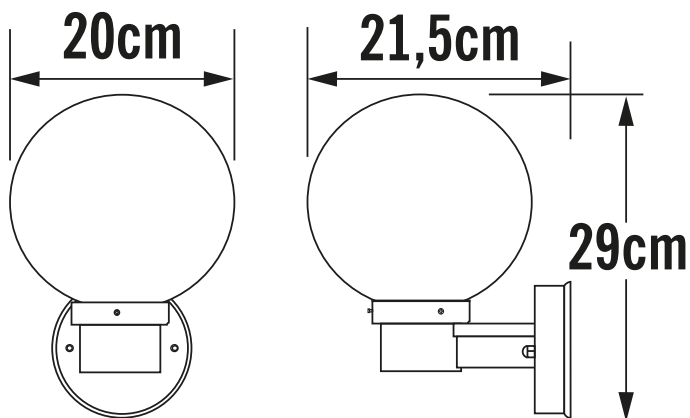

SPECIFICATION

- Ingress protection: IP44
- Class: Class II - Double Insulated, No Earth
- Voltage: 230V