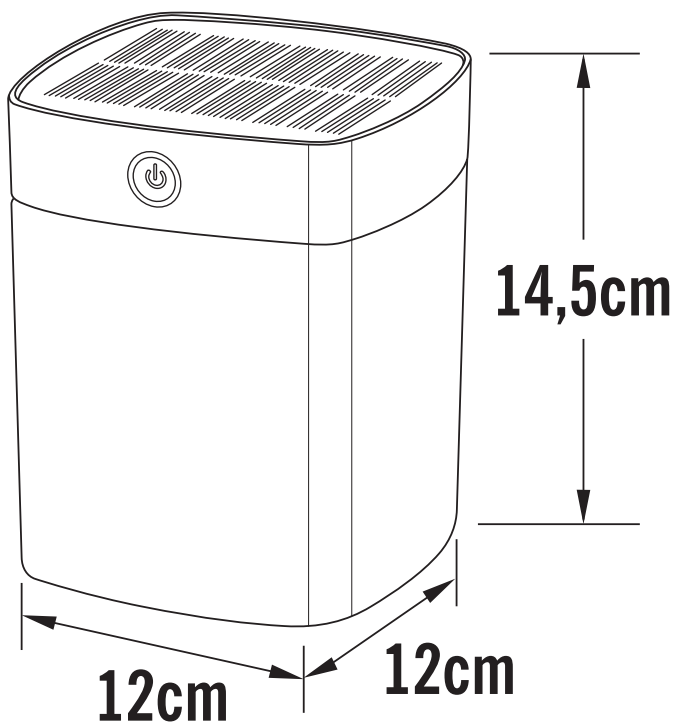

SPECIFICATION

- Ingress protection: IP44
- Sensor: Dusk til Dawn Photocell Sensor
- Class: Class III - Safe Extra Low Voltage Power Source
- Voltage: 3.7V (solar)