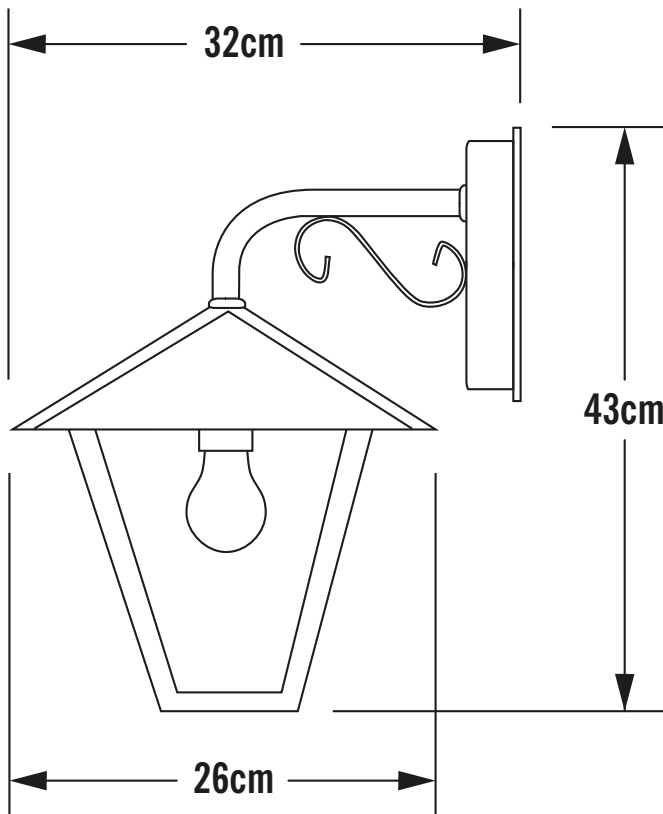

SPECIFICATION

- Ingress protection: IP23
- Class: Class I - Single Insulated, Earthed
- Voltage: 230V