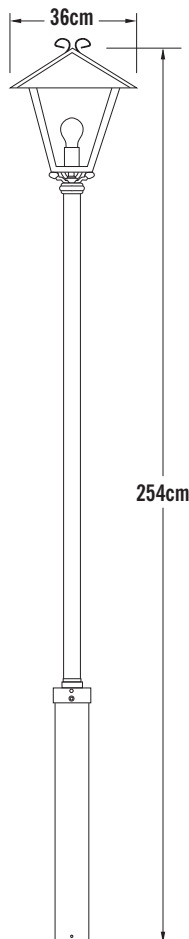

Konstsmide - Benu - 437-320 - Galvanized Zinc Outdoor Lamp Post

REFERENCE

- SKU: FCL-17583
- Supplier SKU: 437-320
- Barcode: 7318304373205

CATEGORY

- Brand: Konstsmide
- Family: Benu
- Category: Outdoor Lighting / Post & Pedestal / Lamp

APPEARANCE

- Base: Galvanized Zinc

DIMENSION

- Height: 2540mm
- Width: 360mm
- Depth: 360mm
- Weight: 9.65kg

LIGHT SOURCE

- Lamp included: No
- Lamp detail: 100W Max E27 ES (required)
- Dimmable
- Energy class: Not applicable
- Switch: No