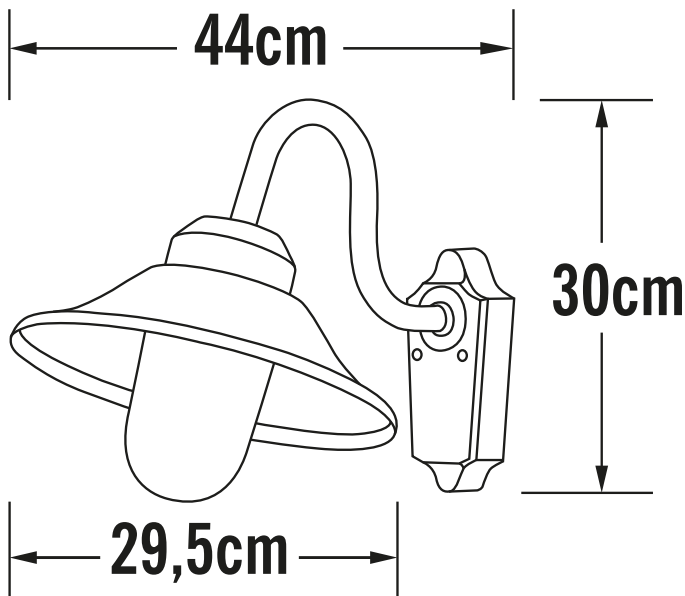

SPECIFICATION

- Ingress protection: IP44
- Class: Class I - Single Insulated, Earthed
- Voltage: 230V