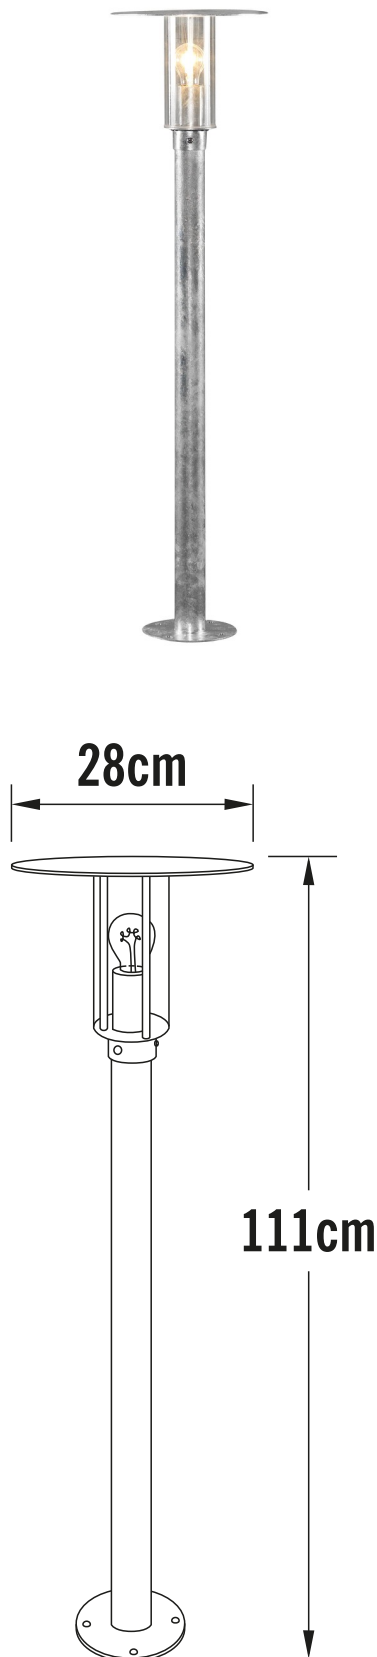

Konstsmide - Mode - 662-320 - Galvanized Zinc IP54 Outdoor Post Light

**REFERENCE**

- SKU: FCL-17587
- Supplier SKU: 662-320
- Barcode: 7318306623209

**CATEGORY**

- Brand: Konstsmide
- Family: Mode
- Category: Outdoor Lighting / Post & Pedestal / Post

**APPEARANCE**

- Base: Galvanized Zinc

**DIMENSION**

- Height: 1110mm
- Diameter: 280mm
- Weight: 7.2kg

**LIGHT SOURCE**

- Lamp included: No
- Lamp detail: 60W Max E27 ES (required)
- Dimmable
- Energy class: Not applicable
- Switch: No

**SPECIFICATION**

- Ingress protection: IP54
- Class: Class I - Single Insulated, Earthed
- Voltage: 230V

**CONTACT**