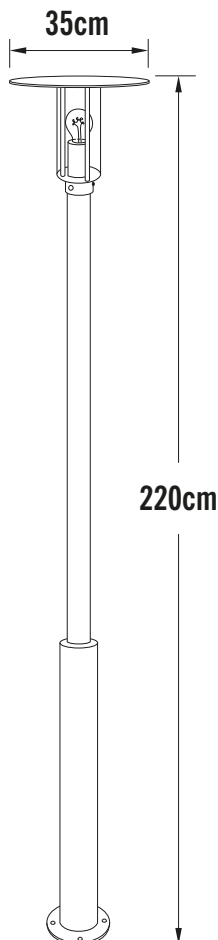

Konstsmide - Mode - 663-320 - Galvanized Zinc IP54 Outdoor Lamp Post

REFERENCE

- SKU: FCL-17588
- Supplier SKU: 663-320
- Barcode: 7318306633208

CATEGORY

- Brand: Konstsmide
- Family: Mode
- Category: Outdoor Lighting / Post & Pedestal / Lamp

APPEARANCE

- Base: Galvanized Zinc

DIMENSION

- Height: 2200mm
- Diameter: 350mm
- Weight: 12.3kg

LIGHT SOURCE

- Lamp included: No
- Lamp detail: 60W Max E27 ES (required)
- Dimmable
- Energy class: Not applicable
- Switch: No

SPECIFICATION

- Ingress protection: IP54
- Class: Class I - Single Insulated, Earthed
- Voltage: 230V

CONTACT