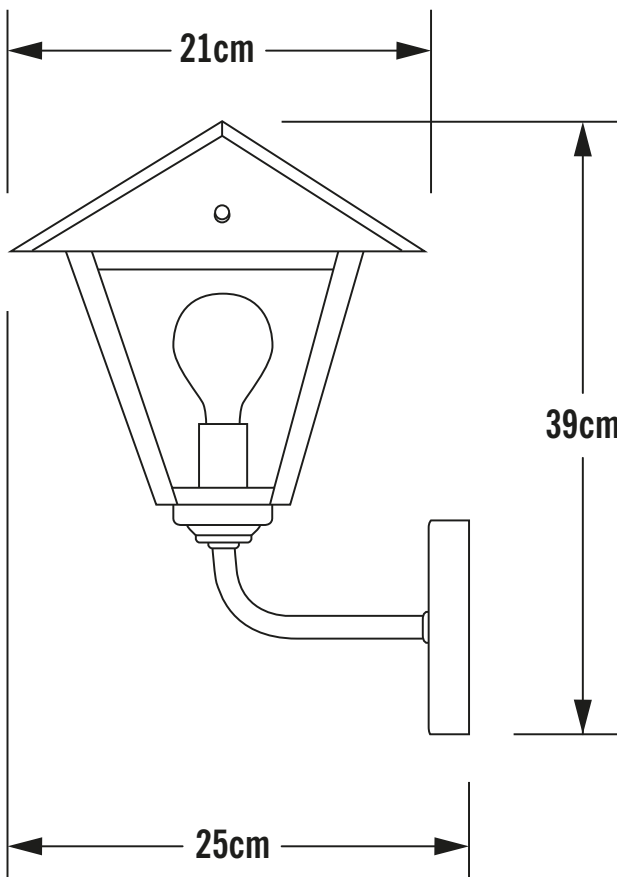

SPECIFICATION

- Ingress protection: IP23
- Class: Class I - Single Insulated, Earthed
- Voltage: 230V