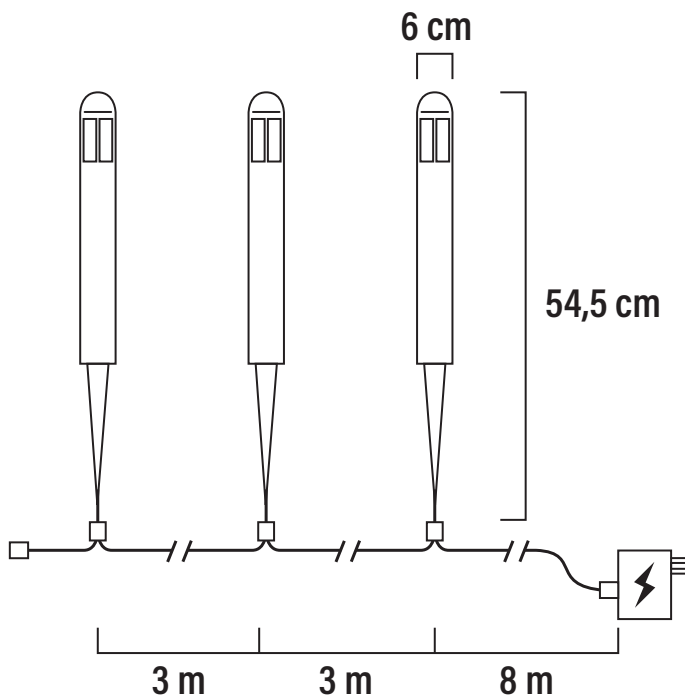

SPECIFICATION

- Ingress protection: IP44
- Class: Class III - Safe Extra Low Voltage Power Source
- Voltage: 12V (driver included)