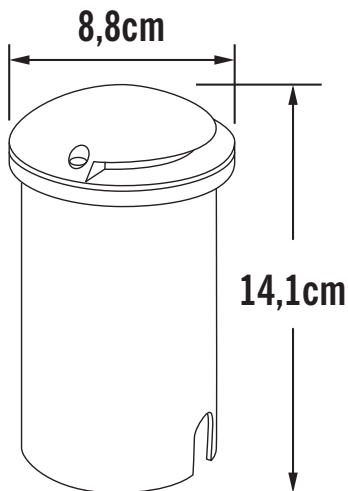

SPECIFICATION

- Ingress protection: IP65
- Class: Class I - Single Insulated, Earthed
- Voltage: 230V