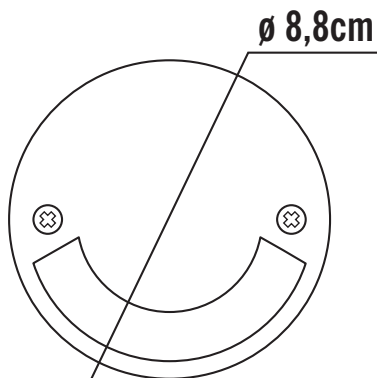

SPECIFICATION

- Ingress protection: IP65
- Class: Class I - Single Insulated, Earthed
- Voltage: 230V