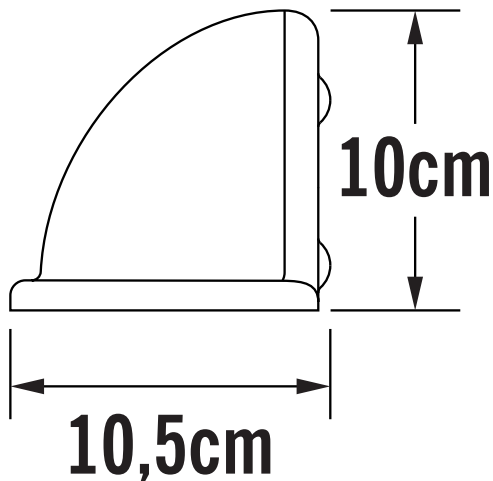

Konstsmide - Torino - 7325-000 - Stainless Steel Outdoor Wall Washer Light

REFERENCE

- SKU: FCL-17609
- Supplier SKU: 7325-000
- Barcode: 7318307325003

CATEGORY

- Brand: Konstsmide
- Family: Torino
- Category: Outdoor Lighting / Wall / Washer

APPEARANCE

- Base: Polished Stainless Steel

DIMENSION

- Height: 100mm
- Width: 200mm
- Depth: 105mm
- Weight: .4kg

LIGHT SOURCE

- Lamp included: No
- Lamp detail: 25W Max E14 SES (required)
- Dimmable
- Energy class: Not applicable
- Switch: No

SPECIFICATION

- Ingress protection: IP23
- Class: Class I - Single Insulated, Earthed
- Voltage: 230V

CONTACT