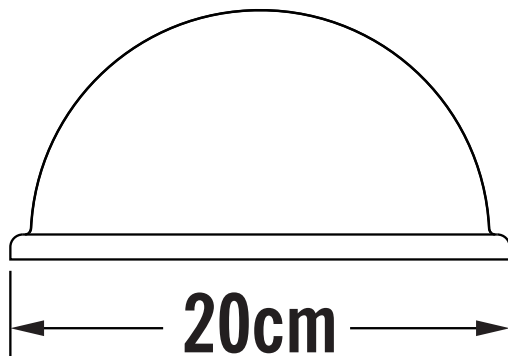

Konstsmide - Torino - 7325-000 - Stainless Steel Outdoor Wall Washer Light

REFERENCE

- SKU: FCL-17609
- Supplier SKU: 7325-000
- Barcode: 7318307325003

CATEGORY

- Brand: Konstsmide
- Family: Torino
- Category: Outdoor Lighting / Wall / Washer

APPEARANCE

- Base: Polished Stainless Steel

DIMENSION

- Height: 100mm
- Width: 200mm
- Depth: 105mm
- Weight: .4kg

LIGHT SOURCE

- Lamp included: No
- Lamp detail: 25W Max E14 SES (required)
- Dimmable
- Energy class: Not applicable
- Switch: No

SPECIFICATION

- Ingress protection: IP23
- Class: Class I - Single Insulated, Earthed
- Voltage: 230V

CONTACT