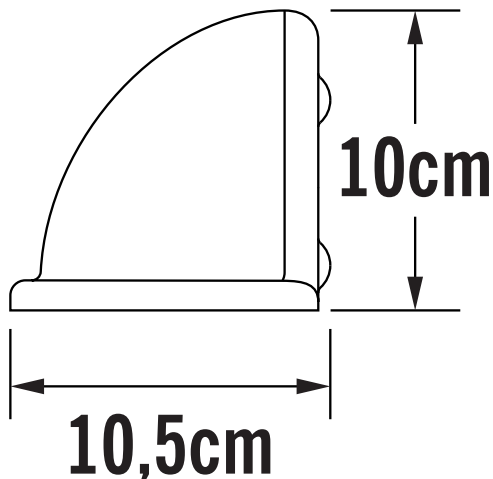

Konstsmide - Torino - 7325-000 - Stainless Steel Outdoor Wall Washer Light

REFERENCE

- SKU: FCL-17609
- Supplier SKU: 7325-000
- Barcode: 7318307325003

CATEGORY

- Brand: Konstsmide
- Family: Torino
- Category: Outdoor Lighting / Wall / Washer

APPEARANCE

- Base: Polished Stainless Steel

DIMENSION

- Height: 100mm
- Width: 200mm
- Depth: 105mm
- Weight: .4kg

LIGHT SOURCE

- Lamp included: No
- Lamp detail: 25W Max E14 SES (required)
- Dimmable
- Energy class: Not applicable
- Switch: No

SPECIFICATION

- Ingress protection: IP23
- Class: Class I - Single Insulated, Earthed
- Voltage: 230V

CONTACT