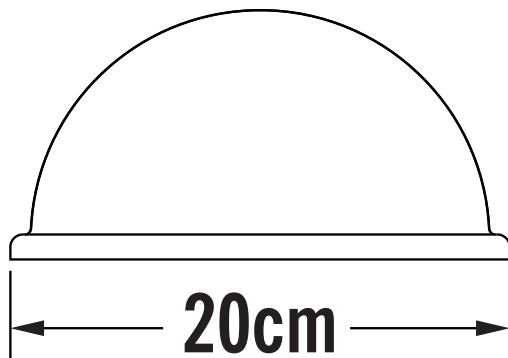

Konstsmide - Torino - 7325-000 - Stainless Steel Outdoor Wall Washer Light

REFERENCE

- SKU: FCL-17609
- Supplier SKU: 7325-000
- Barcode: 7318307325003

CATEGORY

- Brand: Konstsmide
- Family: Torino
- Category: Outdoor Lighting / Wall / Washer

APPEARANCE

- Base: Polished Stainless Steel

DIMENSION

- Height: 100mm
- Width: 200mm
- Depth: 105mm
- Weight: .4kg

LIGHT SOURCE

- Lamp included: No
- Lamp detail: 25W Max E14 SES (required)
- Dimmable
- Energy class: Not applicable
- Switch: No

SPECIFICATION

- Ingress protection: IP23
- Class: Class I - Single Insulated, Earthed
- Voltage: 230V

CONTACT