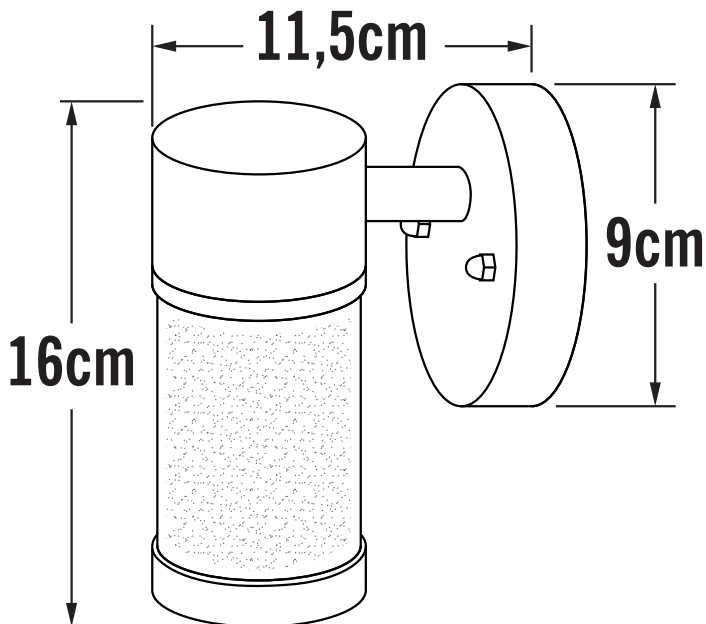

SPECIFICATION

- Ingress protection: IP44
- Class: Class I - Single Insulated, Earthed
- Voltage: 230V