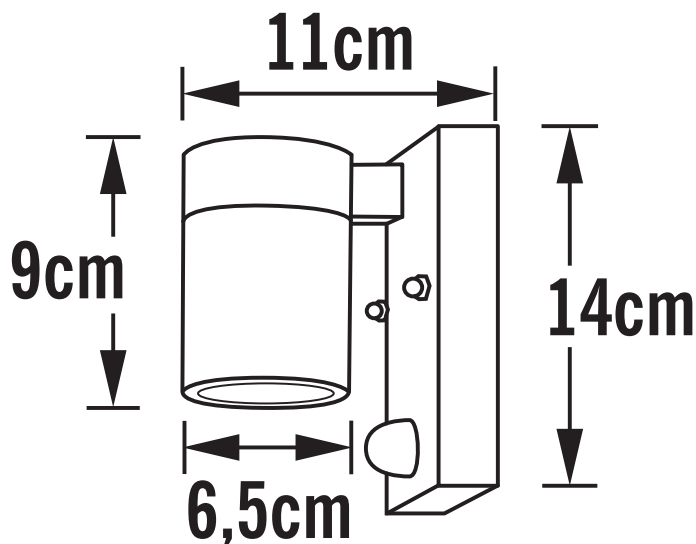

Konstsmide - Modena - 7541-000 - Stainless Steel IP44 Outdoor Sensor Wall Light

REFERENCE

- SKU: FCL-17611
- Supplier SKU: 7541-000
- Barcode: 7318307541007

CATEGORY

- Brand: Konstsmide
- Family: Modena
- Category: Outdoor Lighting / Wall / Sensor

APPEARANCE

- Base: Polished Stainless Steel

DIMENSION

- Height: 140mm
- Width: 65mm
- Depth: 110mm
- Weight: .6kg

LIGHT SOURCE

- Lamp included: No
- Lamp detail: 35W Max GU10 Halogen (required)
- Dimmable
- Energy class: Not applicable
- Switch: No

SPECIFICATION

- Ingress protection: IP44
- Sensor: PIR Motion Sensor
- Class: Class I - Single Insulated, Earthed
- Voltage: 230V

CONTACT