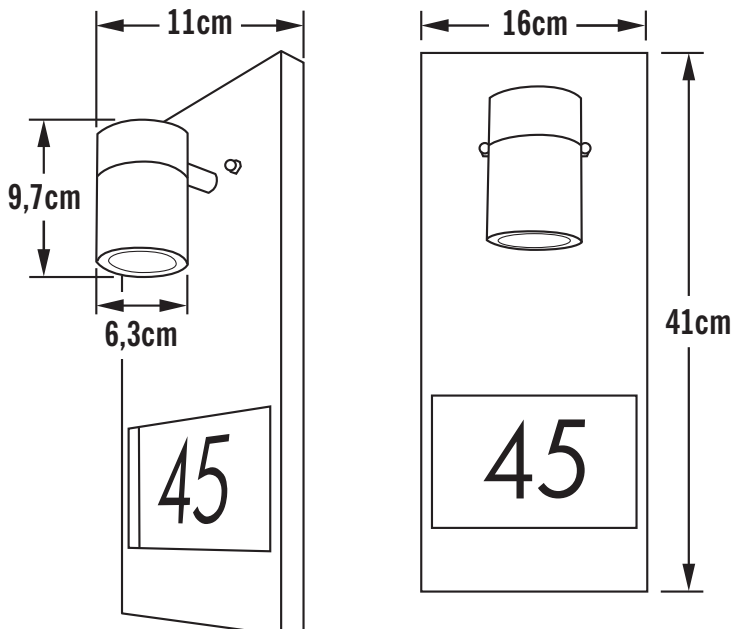

SPECIFICATION

- Ingress protection: IP44
- Class: Class I - Single Insulated, Earthed
- Voltage: 230V