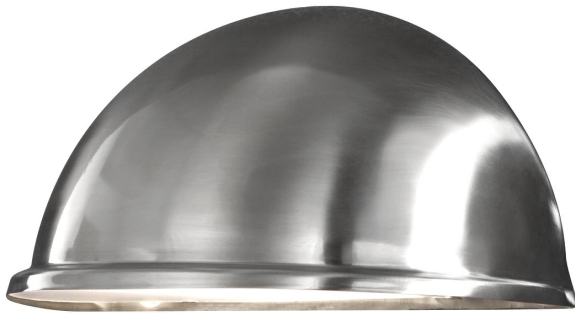

Konstsmide - Torino - 7326-000 - Stainless Steel Outdoor Wall Washer Light

REFERENCE

- SKU: FCL-17615
- Supplier SKU: 7326-000
- Barcode: 7318307326000

CATEGORY

- Brand: Konstsmide
- Family: Torino
- Category: Outdoor Lighting / Wall / Washer

APPEARANCE

- Base: Polished Stainless Steel

DIMENSION

- Height: 135mm
- Width: 280mm
- Depth: 140mm
- Weight: .74kg

LIGHT SOURCE

- Lamp included: No
- Lamp detail: 40W Max E27 ES (required)
- Dimmable
- Energy class: Not applicable
- Switch: No