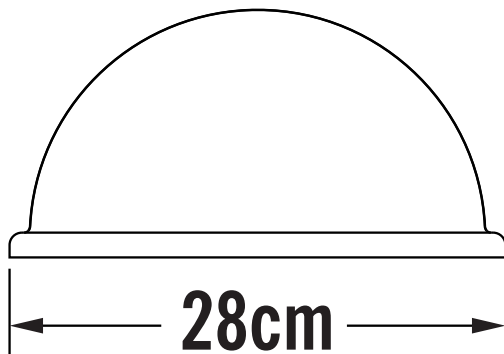

SPECIFICATION

- Ingress protection: IP23
- Class: Class I - Single Insulated, Earthed
- Voltage: 230V