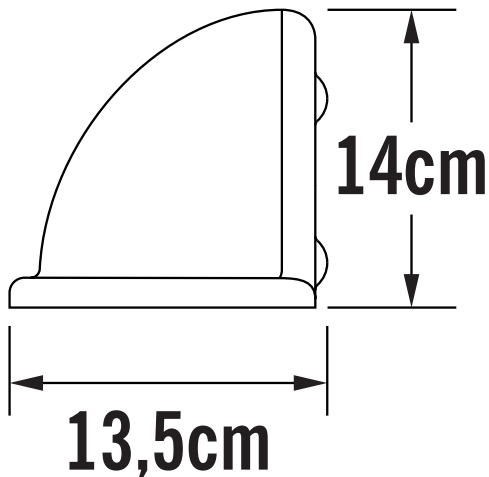

SPECIFICATION

- Ingress protection: IP23
- Class: Class I - Single Insulated, Earthed
- Voltage: 230V