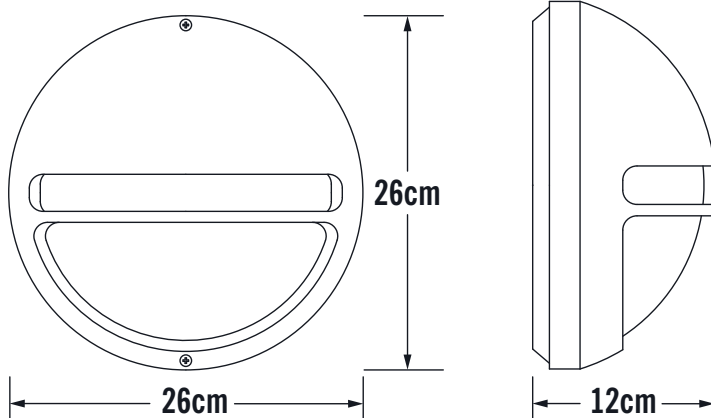

SPECIFICATION

- Ingress protection: IP44
- Class: Class I - Single Insulated, Earthed
- Voltage: 230V