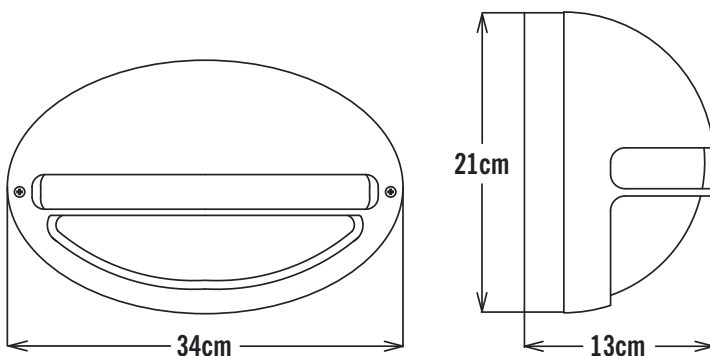

SPECIFICATION

- Ingress protection: IP44
- Class: Class I - Single Insulated, Earthed
- Voltage: 230V