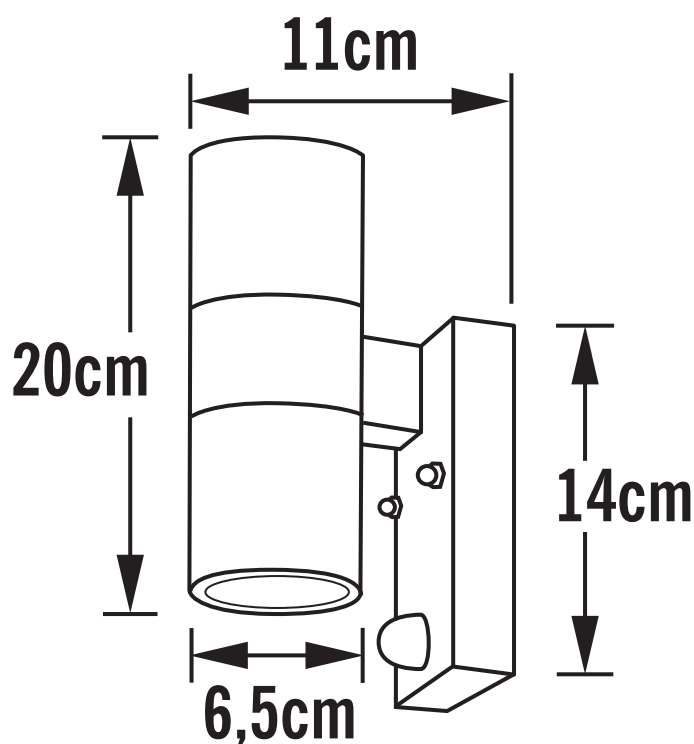

SPECIFICATION

- Ingress protection: IP44
- Sensor: PIR Motion Sensor
- Class: Class I - Single Insulated, Earthed
- Voltage: 230V