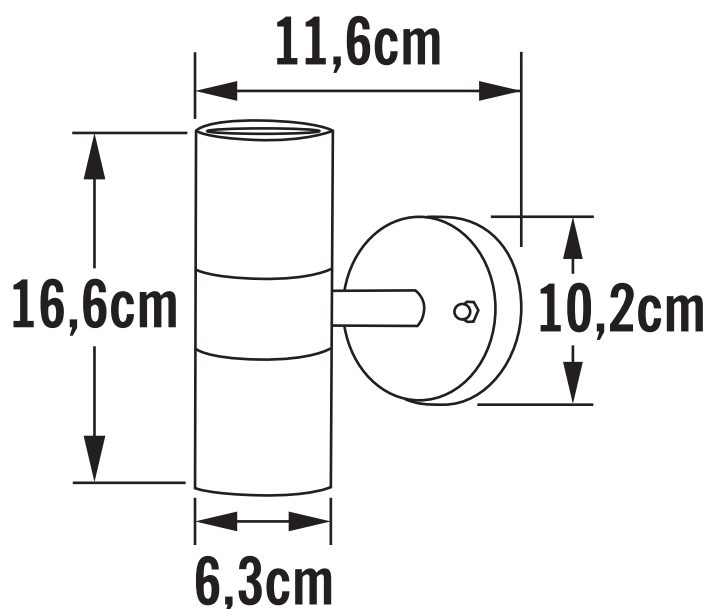

**APPEARANCE**

- Base: Polished Stainless Steel

**DIMENSION**

- Height: 170mm
- Width: 60mm
- Depth: 90mm
- Weight: .71kg

**LIGHT SOURCE**

- Lamp included: No
- Lamp detail: 2 x 35W Max GU10 Halogen (required)
- Dimmable
- Energy class: Not applicable
- Switch: No

**SPECIFICATION**

- Ingress protection: IP44
- Class: Class I - Single Insulated, Earthed
- Voltage: 230V

**CONTACT**