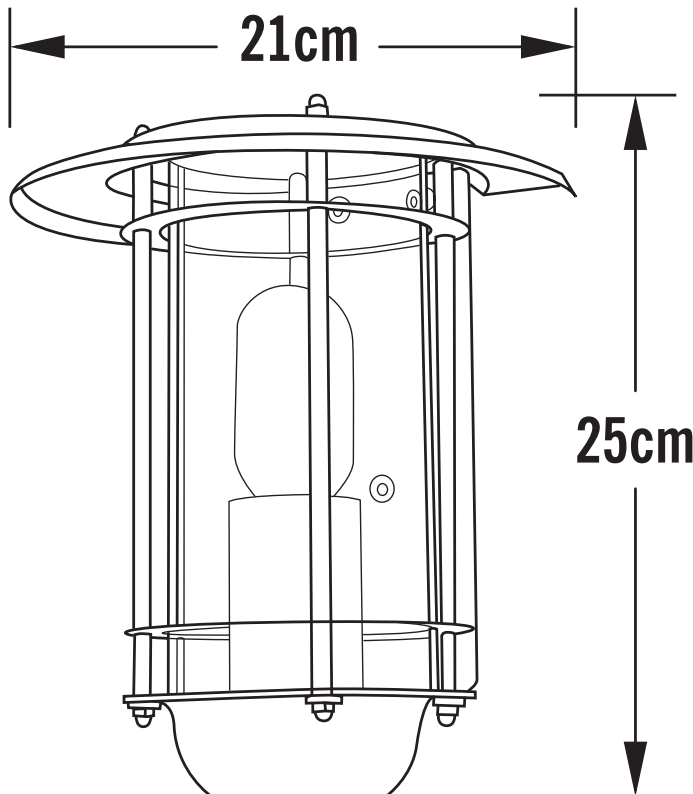

SPECIFICATION

- Ingress protection: IP23
- Class: Class I - Single Insulated, Earthed
- Voltage: 230V