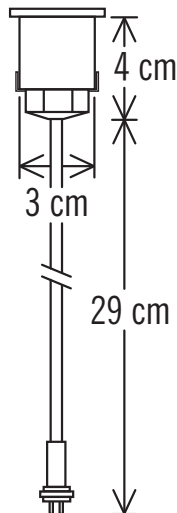

Konstsmide - Set of 6 Mini LED Ground Spot - 7477-000 - Stainless Steel IP44 Outdoor Plinth & Deck Kits

REFERENCE

- SKU: FCL-17625
- Supplier SKU: 7477-000
- Barcode: 7318307477009

CATEGORY

- Brand: Konstsmide
- Family: Mini LED Ground Spot
- Category: Outdoor Lighting / Plinth & Deck / Kit

APPEARANCE

- Base: Polished Stainless Steel

DIMENSION

- Height: 45mm
- Diameter: 35mm
- Length: 21000mm
- Weight: 1.9kg

LIGHT SOURCE

- Lamp included: No
- Lamp detail: 1 x 1.5W Max LED G4 (required)
- Non-dimmable
- Energy class: Not applicable
- Switch: No

SPECIFICATION

- Ingress protection: IP44
- Class: Class III - Safe Extra Low Voltage Power Source
- Voltage: 12V (driver included)

CONTACT