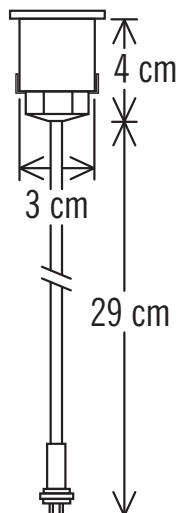

Konstsmide - Set of 6 Mini LED Ground Spot - 7477-000 - Stainless Steel IP44 Outdoor Plinth & Deck Kits

REFERENCE

- SKU: FCL-17625
- Supplier SKU: 7477-000
- Barcode: 7318307477009

CATEGORY

- Brand: Konstsmide
- Family: Mini LED Ground Spot
- Category: Outdoor Lighting / Plinth & Deck / Kit

APPEARANCE

- Base: Polished Stainless Steel

DIMENSION

- Height: 45mm
- Diameter: 35mm
- Length: 21000mm
- Weight: 1.9kg

LIGHT SOURCE

- Lamp included: No
- Lamp detail: 1 x 1.5W Max LED G4 (required)
- Non-dimmable
- Energy class: Not applicable
- Switch: No

SPECIFICATION

- Ingress protection: IP44
- Class: Class III - Safe Extra Low Voltage Power Source
- Voltage: 12V (driver included)

CONTACT