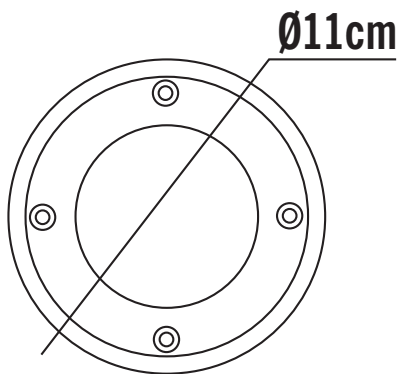

SPECIFICATION

- Ingress protection: IP65
- Class: Class I - Single Insulated, Earthed
- Voltage: 230V