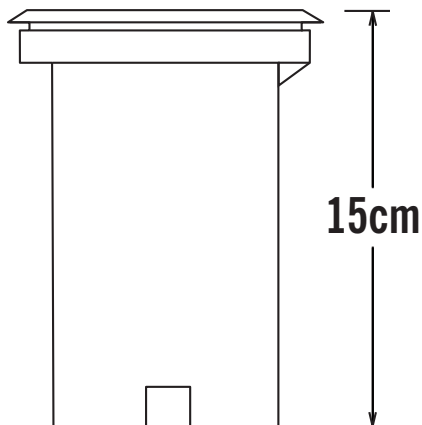

SPECIFICATION

- Ingress protection: IP65
- Class: Class I - Single Insulated, Earthed
- Voltage: 230V