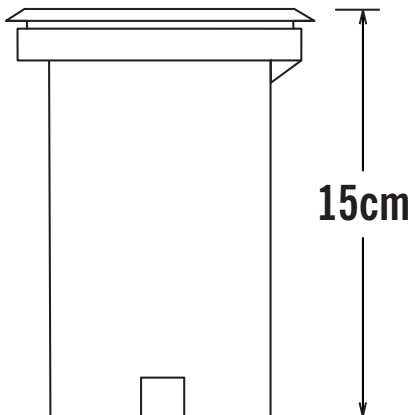

**Konstsmide - Ground Spot - 7608-000 - Stainless Steel IP65 Outdoor Ground Light****REFERENCE**

- SKU: FCL-17629
- Supplier SKU: 7608-000
- Barcode: 7318307608007

**CATEGORY**

- Brand: Konstsmide
- Family: Ground Spot
- Category: Outdoor Lighting / Brick & Guide / Ground

**APPEARANCE**

- Base: Polished Stainless Steel

**DIMENSION**

- Height: 150mm
- Width: 110mm
- Depth: 110mm
- Weight: .65kg

**LIGHT SOURCE**

- Lamp included: No
- Lamp detail: 7W Max LED GU10 (required)
- Dimmable
- Energy class: Not applicable
- Switch: No