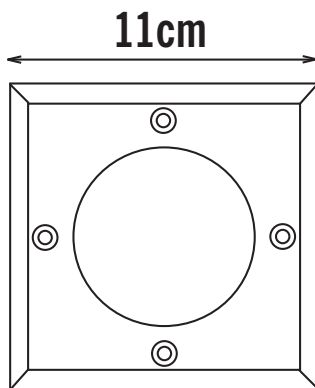

**Konstsmide - Ground Spot - 7608-000 - Stainless Steel IP65 Outdoor Ground Light****REFERENCE**

- SKU: FCL-17629
- Supplier SKU: 7608-000
- Barcode: 7318307608007

**CATEGORY**

- Brand: Konstsmide
- Family: Ground Spot
- Category: Outdoor Lighting / Brick & Guide / Ground

**APPEARANCE**

- Base: Polished Stainless Steel

**DIMENSION**

- Height: 150mm
- Width: 110mm
- Depth: 110mm
- Weight: .65kg

**LIGHT SOURCE**

- Lamp included: No
- Lamp detail: 7W Max LED GU10 (required)
- Dimmable
- Energy class: Not applicable
- Switch: No